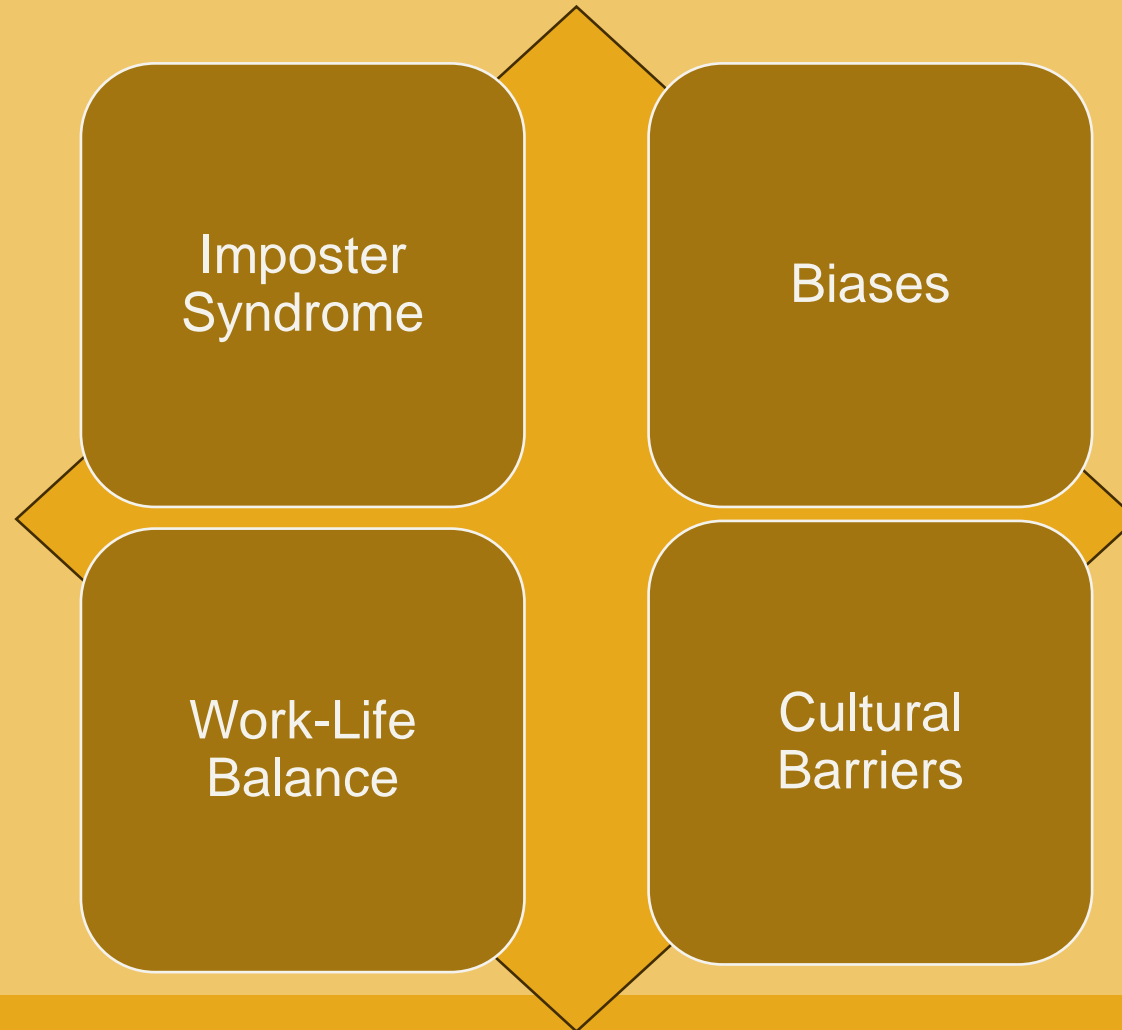

How Your Engineering Identity is Shaped

Identifying strongly with the profession and your technical knowledge

Deep Sense of belonging to the engineering community

Being passionate about solving problems and embracing the engineering mindset

Embodying engineering principles, values, and practices

Importance of Maintaining Authenticity

Greater
Fulfillment in
Your Career

Stronger,
More
Meaningful
Professional
Relationships

Higher
Resilience in
Facing
Challenges

Staying true to your personal values, background, and unique strengths while navigating the engineering world

Challenges and Stereotypes

How to Develop an Engineering Identity?

Discovery Your Why

Project-based Learning