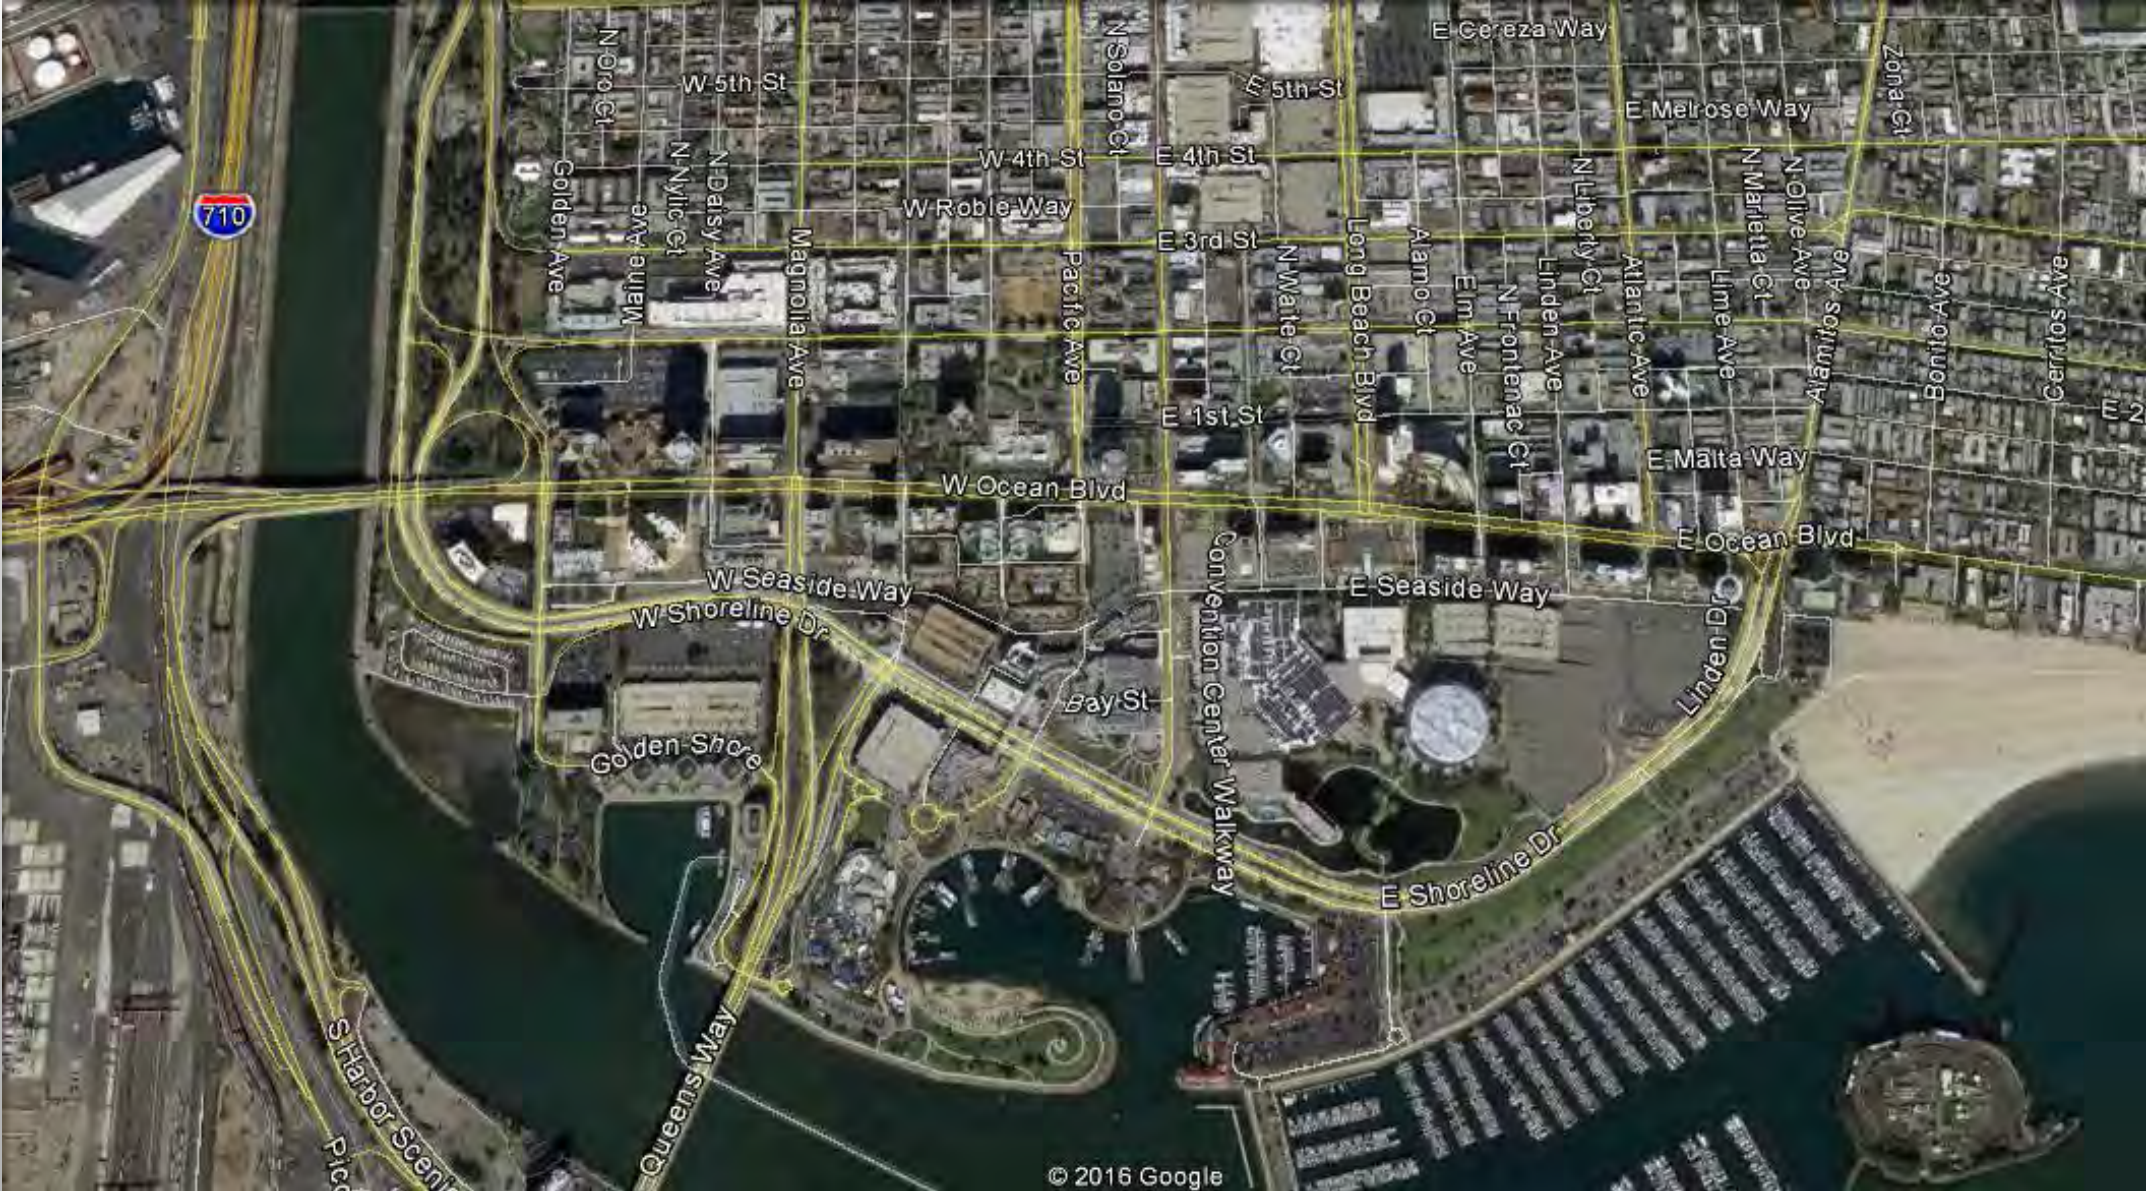

DOWNTOWN LONG BEACH

2017 CSULB ECONOMIC FORUM

TALE OF TWO CITIES

BOLD MOVES

Queen Mary

Convention Center

Aquarium of the Pacific

Civic Center

WTC

MAJOR MISSES

DOWNTOWN 2017

Queen Mary Island

Aquarium Expansion

New Civic Center

City Place

Pike Outlets

4,200 NEW RESIDENTIAL UNITS

THE EDISON

LONG BEACH BLVD. & 1ST STREET

DOWNTOWN LONG BEACH

DOWNTOWN LONG BEACH

THE EDISON

THE EDISON

THE EDISON

THE EDISON

THE EDISON

BROADWAY BLOCK

LONG BEACH BLVD. & BROADWAY

DOWNTOWN LONG BEACH

BROADWAY BLOCK

BROADWAY BLOCK

BROADWAY BLOCK