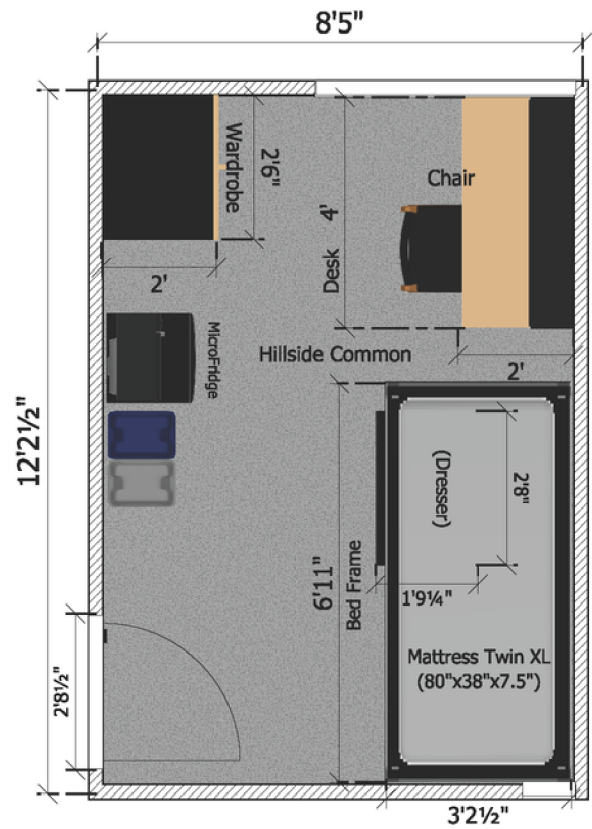

HILLSIDE A-F, I-HOUSE HALLS

7 HALLS SUITE STYLE

STANDARD RATES

- DOUBLE OCCUPANCY
- SINGLE OCCUPANCY (LIMITED)

NO A/C

LOS ALAMITOS, CERRITOS HALLS

TRADITIONAL HALL + 2BR SUITES

PLUS RATES

- DOUBLE OCCUPANCY
- UPDATED FURNITURE
STUDY ROOMS
SHARED KITCHEN SPACE
A/C

**Housing &
Residential Life**

CALIFORNIA STATE UNIVERSITY
LONG BEACH

HILLSIDE VILLAGE

STANDARD DOUBLE & SINGLE ROOMS

A-F HALLS

FLOOR PLANS

DOUBLE

SINGLE

These floor plans shows a typical room for this room type and village.

There are other styles other than the two shown but are similar.

There may be some variance in the actual rooms.

Measurements and furniture are generalized and may not be accurate.

STANDARD DOUBLE ROOMS

INTERNATIONAL HALL

FLOOR PLAN

DOUBLE

*This floor plan shows a typical room for this room type.
There are other styles other than what is shown but are similar.
There may be some variance in the actual rooms.
Measurements and furniture are generalized and may not be accurate.*