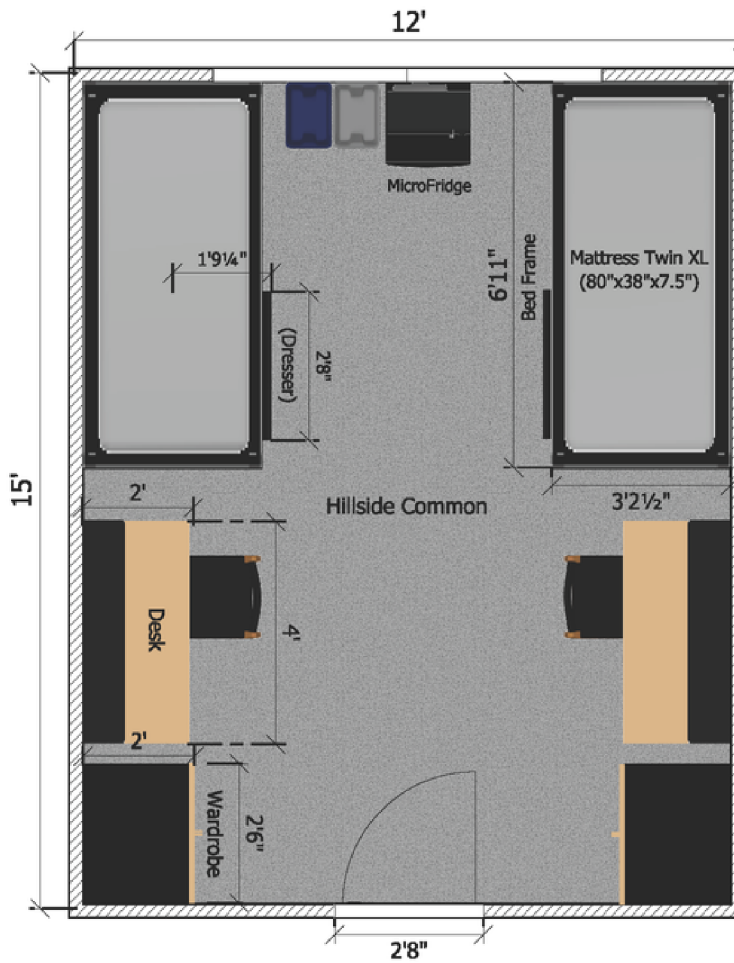

HILLSIDE A-F, I-HOUSE HALLS

7 HALLS SUITE STYLE

STANDARD RATES

- DOUBLE OCCUPANCY
- SINGLE OCCUPANCY (LIMITED)

NO A/C

LOS ALAMITOS, CERRITOS HALLS

TRADITIONAL HALL + 2BR SUITES

PLUS RATES

- DOUBLE OCCUPANCY
- UPDATED FURNITURE
STUDY ROOMS
SHARED KITCHEN SPACE
A/C

**Housing &
Residential Life**

CALIFORNIA STATE UNIVERSITY
LONG BEACH

HILLSIDE VILLAGE

STANDARD DOUBLE & SINGLE ROOMS

A-F HALLS

FLOOR PLANS

DOUBLE

SINGLE

These floor plans shows a typical room for this room type and village.

There are other styles other than the two shown but are similar.

There may be some variance in the actual rooms.

Measurements and furniture are generalized and may not be accurate.

STANDARD DOUBLE ROOMS

INTERNATIONAL HALL

FLOOR PLAN

DOUBLE

*This floor plan shows a typical room for this room type.
There are other styles other than what is shown but are similar.
There may be some variance in the actual rooms.
Measurements and furniture are generalized and may not be accurate.*